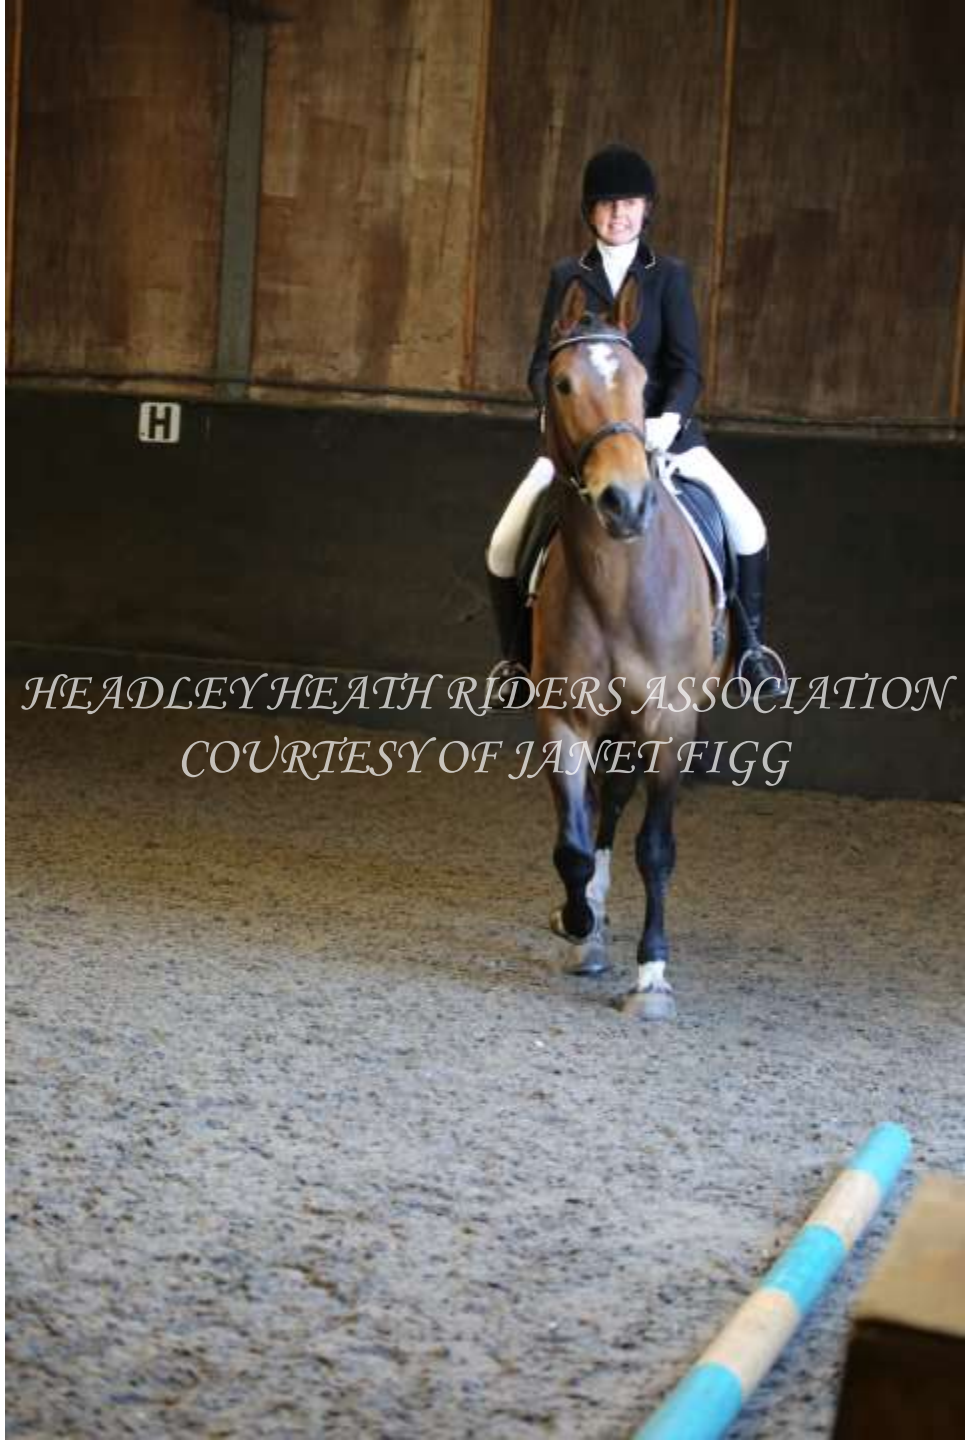

*HEADLEY HEATH RIDERS ASSOCIATION
COURTESY OF JANET FIGG*