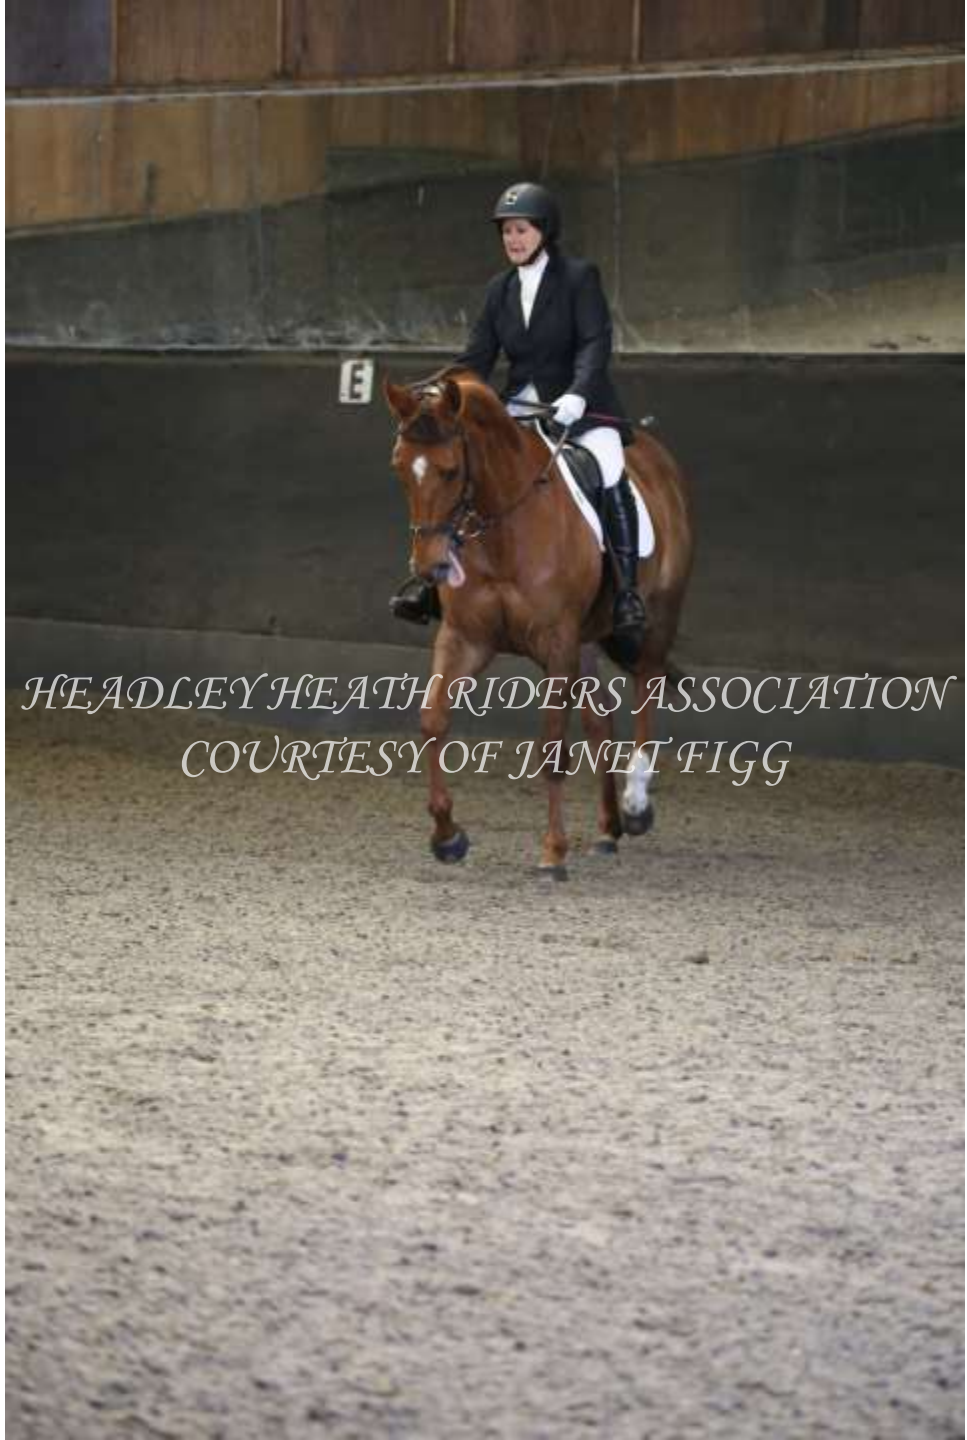

*HEADLEY HEATH RIDERS ASSOCIATION
COURTESY OF JANET FIGG*