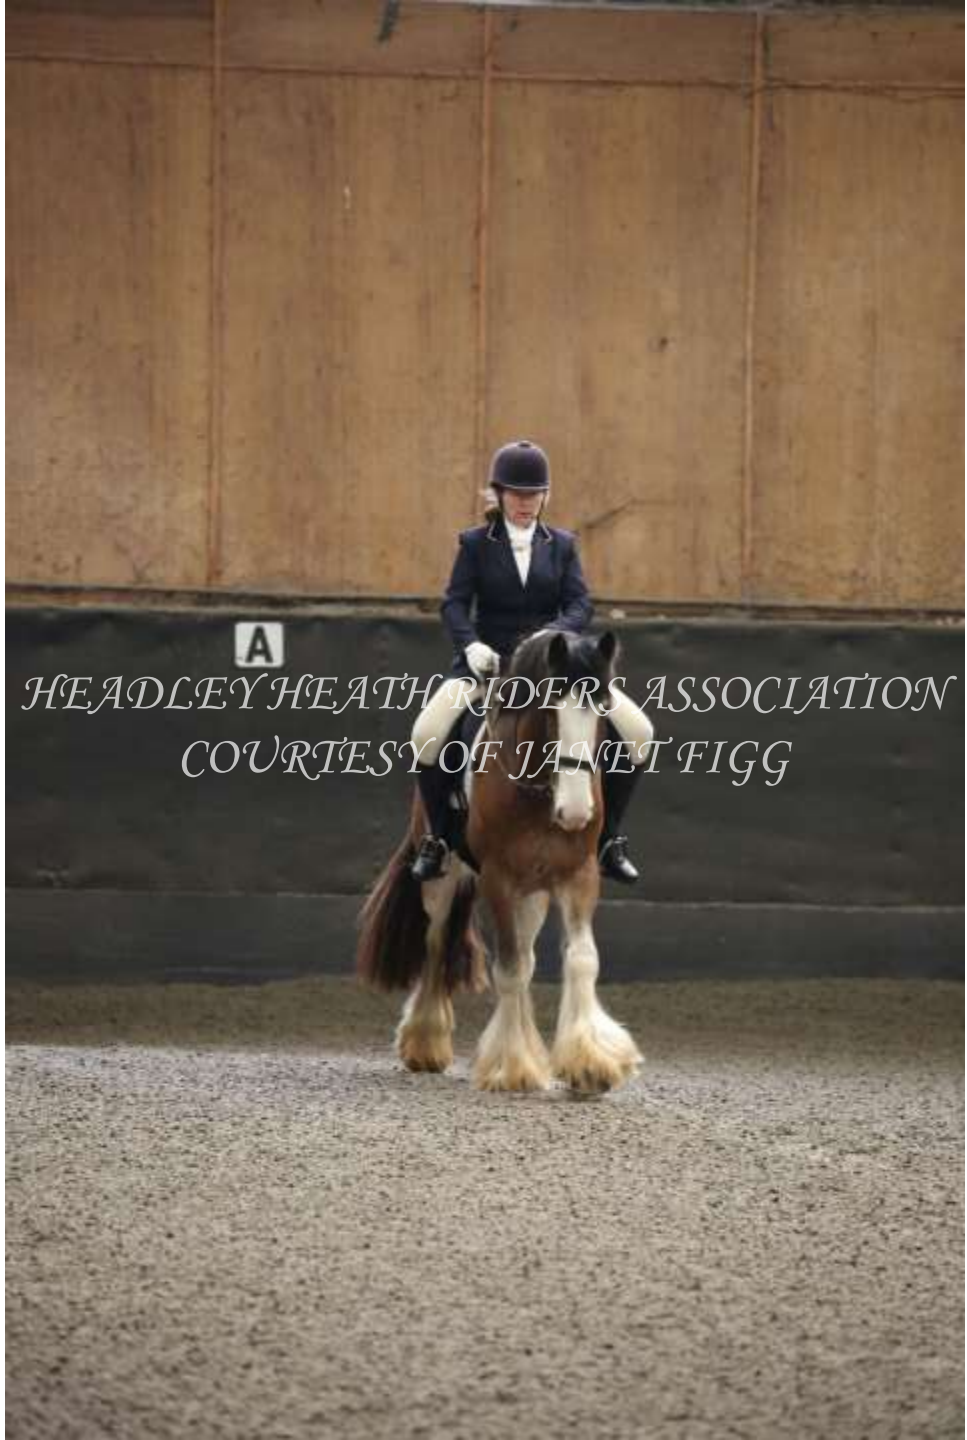

A
HEADLEY HEATH RIDERS ASSOCIATION
COURTESY OF JANET FIGG